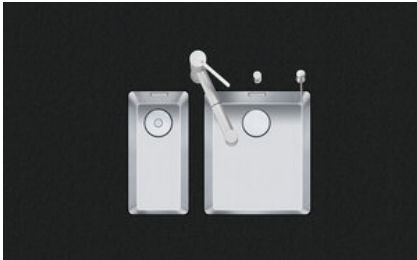

## Linero LIO 18U + LIO 34U

[> Web link](#)

**Fitting style**  
Undermount bowls

**Model**  
LIO 18U + LIO 34U

**Material**  
Stainless steel 18/10

**Article no.**  
10.105.538.00

**Cabinet size**  
60 cm

**Basket**  
3½" Tipó  
3½" Space-saving Desino

### Overflow and drain technology

Desino: Concealed drain with basket underneath - type M

Tipó Desino: Concealed drain with basket underneath - type M

Swivelling TouchFlow overflow cap

Swivelling overflow cap

### Product description

Combination LIO 18U + LIO 34U: Requires cut-out on both sides of the carcass wall, with enlarged cut-out for LIO 18U.

The Desino Drain Sieve is dishwasher-safe and can be cleaned completely or separately up to a maximum temperature of 65°C.