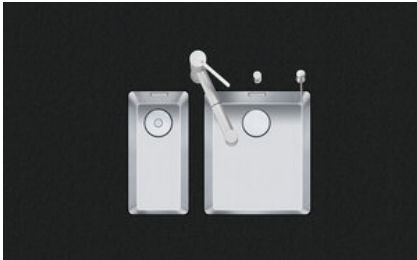

Linero LIO 18U + LIO 34U

[> Web link](#)

Fitting style
Undermount bowls

Model
LIO 18U + LIO 34U

Material
Stainless steel 18/10

Article no.
10.105.538.00

Cabinet size
60 cm

Basket
3½" Tipó
3½" Space-saving Desino

Surface
Matt

Price CHF
2'188.- excl. VAT

Dimensions
180x400x140mm

Corner radius
15 mm

Overflow and drain technology

Basket pre-assembly

Overflow and drain technology

Standard pull-up knob

Product description

Combination LIO 18U + LIO 34U: Requires cut-out on both sides of the carcass wall, with enlarged cut-out for LIO 18U.

The Desino Drain Sieve is dishwasher-safe and can be cleaned completely or separately up to a maximum temperature of 65°C.