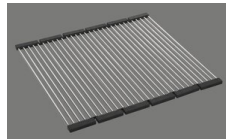

> Weblink
40.001.138.00 / CHF 125.-
Inox Pad