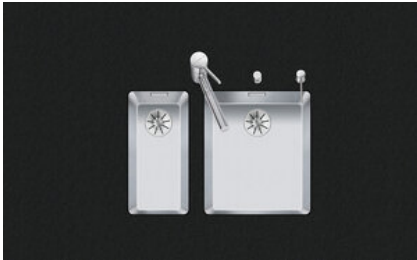

Linero LIO 18U + LIO 34U

[> Web link](#)

Fitting style
Undermount bowls

Model
LIO 18U + LIO 34U

Material
Stainless steel 18/10

Article no.
10.105.541.00

Cabinet size
60 cm

Basket
3½" Space-saving
3½" Tipó

Surface
Matt

Price CHF
1'877.- excl. VAT

Dimensions
180x400x140mm

Corner radius
15 mm

Overflow and drain technology

Sieve - type M

Swivelling overflow cap

Basket pre-assembly
Basket pre-assembly ex works

Dispenser - mounting option
Free choice of positioning

Overflow and drain technology
Standard pull-up knob

Advant

Prices (as of 06.05.26/excl. VAT)

Model	Material	Basket	Article no.	Price CHF
Linero LIO 18U+34U	Stainless steel 18/10, Matt	3½" Tipó	10.105.542.00	1'836.- > Weblink
		3½" Tipó	10.105.541.00	1'877.- > Weblink
		3½" Tipó	10.106.236.00	1'922.- > Weblink
		3½" TouchFlow	10.105.540.00	2'075.- > Weblink