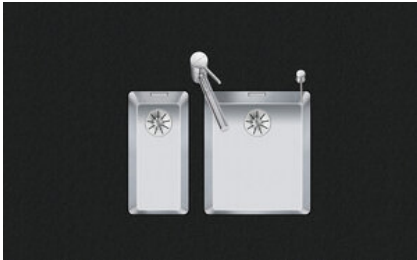

Linero LIO 18U + LIO 34U

[> Web link](#)

Fitting style
Undermount bowls
Model
LIO 18U + LIO 34U
Material
Stainless steel 18/10
Article no.
10.105.542.00

Cabinet size
60 cm
Basket
3½" Tipo
Surface
Matt
Price CHF
1'836.- excl. VAT

Dimensions
180x400x140mm
Corner radius
15 mm

Overflow and drain technology

Sieve - type M

Swivelling overflow cap

Basket pre-assembly
Basket pre-assembly ex works

Dispenser - mounting option
Free choice of positioning