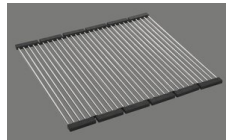

> Weblink
40.001.138.00 / CHF 125.-
Inox Pad