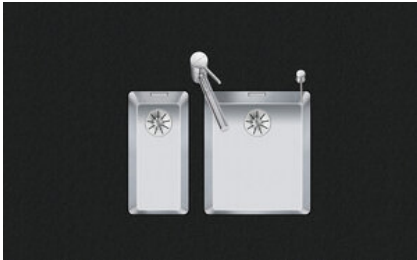

Linero LIO 18U + LIO 34U

[> Web link](#)

Fitting style
Undermount bowls
Model
LIO 18U + LIO 34U
Material
Stainless steel 18/10
Article no.
10.105.542.00

Cabinet size
60 cm
Basket
3½" Tipo
Surface
Matt
Price CHF
1'836.- excl. VAT

Dimensions
180x400x140mm
Corner radius
15 mm

Overflow and drain technology

Basket pre-assembly
Basket pre-assembly ex works
Dispenser - mounting option
Free choice of positioning

Overflow and drain technology