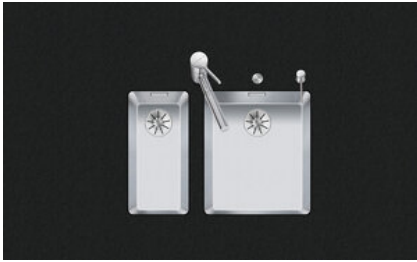

Linero LIO 18U + LIO 34U

[> Web link](#)

Fitting style
Undermount bowls

Model
LIO 18U + LIO 34U

Material
Stainless steel 18/10

Article no.
10.106.236.00

Cabinet size
60 cm

Basket
3½" Space-saving
3½" Tipó

Surface
Matt

Price CHF
1'922.- excl. VAT

Dimensions
180x400x140mm

Corner radius
15 mm

Overflow and drain technology

Sieve - type M

Swivelling overflow cap

Basket pre-assembly
Basket pre-assembly ex works

Dispenser - mounting option
Free choice of positioning

Overflow and drain technology
Standard push knob

Push knob, chrome

Prices (as of 06.05.26/excl. VAT)

Model	Material	Basket	Article no.	Price CHF
Linero LIO 18U+34U	Stainless steel 18/10, Matt	3½" Tipó	10.105.542.00	1'836.- > Weblink
		3½" Tipó	10.105.541.00	1'877.- > Weblink
		3½" Tipó	10.106.236.00	1'922.- > Weblink
		3½" TouchFlow	10.105.540.00	2'075.- > Weblink