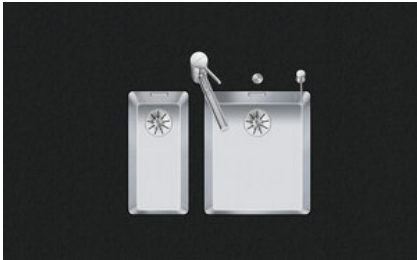

Linero LIO 18U + LIO 34U

[> Web link](#)

Fitting style
Undermount bowls

Model
LIO 18U + LIO 34U

Material
Stainless steel 18/10

Article no.
10.106.236.00

Cabinet size
60 cm

Basket
3½" Space-saving
3½" Tipó

Surface
Matt

Price CHF
1'922.- excl. VAT

Dimensions
180x400x140mm

Corner radius
15 mm

Overflow and drain technology

Sieve - type M

Swivelling overflow cap

Basket pre-assembly
Basket pre-assembly ex works

Dispenser - mounting option
Free choice of positioning

Overflow and drain technology
Standard push knob

Push knob, chrome

Prices (as of 21.06.26/excl. VAT)

Model	Material	Basket	Article no.	Price CHF
Linero LIO 18U+34U	Stainless steel 18/10, Matt	3½" Tipó	10.105.542.00	1'836.- > Weblink
		3½" Tipó	10.105.541.00	1'877.- > Weblink
		3½" Tipó	10.106.236.00	1'922.- > Weblink
		3½" TouchFlow	10.105.540.00	2'075.- > Weblink