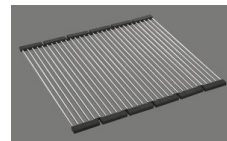

> Weblink
40.001.138.00 / CHF 125.-
Inox Pad