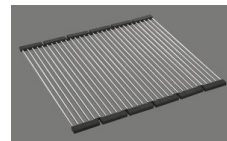

> Weblink
40.001.138.00 / CHF
125.-
Inox Pad