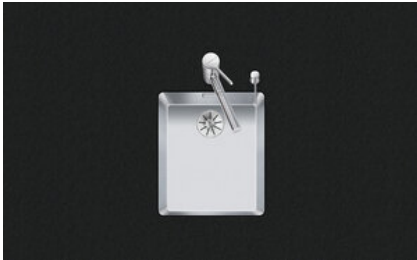

Linero LIO 34U

[> Web link](#)

Fitting style
Undermount bowls

Model
LIO 34U

Material
Stainless steel 18/10

Article no.
10.105.534.00

Cabinet size
40 cm

Basket
3½" TouchFlow

Surface
Matt

VRG
0.19

Price CHF
1'323.- excl. VAT

Dimensions
340x400x175mm

Corner radius
15 mm

Overflow and drain technology

Sieve - type M

Swivelling TouchFlow overflow cap

Basket pre-assembly
Basket pre-assembly ex works

Dispenser - mounting option
Free choice of positioning

Overflow and drain technology

Prices (as of 06.05.26/excl. VAT)

Model	Material	Basket	Article no.	Price CHF
Linero LIO 34U	Stainless steel 18/10, Matt	3½" Tipo	10.105.536.00	1'084.- > Weblink
		3½" Space-saving	10.105.535.00	1'125.- > Weblink
		3½" Space-saving	10.106.235.00	1'170.- > Weblink
		3½" TouchFlow	10.105.534.00	1'323.- > Weblink