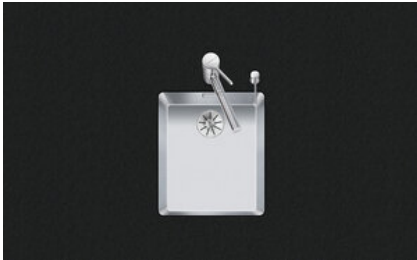

Linero LIO 34U

[> Web link](#)

Fitting style
Undermount bowls

Model
LIO 34U

Material
Stainless steel 18/10

Article no.
10.105.536.00

Cabinet size
40 cm

Basket
3½" Tipò

Surface
Matt

Price CHF
1'084.- excl. VAT

Dimensions
340x400x175mm

Corner radius
15 mm

Overflow and drain technology

Sieve - type M

Swivelling overflow cap

Basket pre-assembly

Basket pre-assembly ex works

Dispenser - mounting option

Free choice of positioning

Overflow and drain technology

Prices (as of 21.06.26/excl. VAT)

Model	Material	Basket	Article no.	Price CHF
Linero LIO 34U	Stainless steel 18/10, Matt	3½" Tipò	10.105.536.00	1'084.- > Weblink
		3½" Space-saving	10.105.535.00	1'125.- > Weblink
		3½" Space-saving	10.106.235.00	1'170.- > Weblink
		3½" TouchFlow	10.105.534.00	1'323.- > Weblink