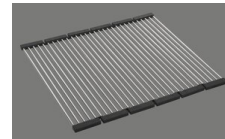

[> Weblink](#)
40.001.138.00 / CHF 125.-
Inox Pad