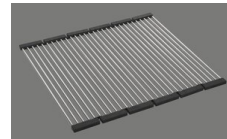

[> Weblink](#)
40.001.138.00 / CHF 125.-
Inox Pad