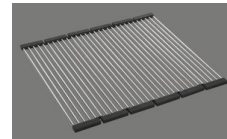

[> Weblink](#)
40.001.138.00 / CHF 125.-
Inox Pad