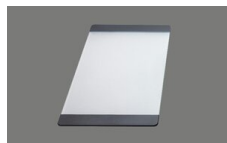

> Weblink
40.000.909.00 / CHF 151.-
Chopping board, made of glass, white