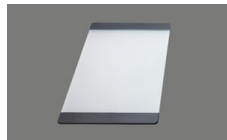

> Weblink
40.000.909.00 / CHF 151.-
Chopping board, made of glass, white