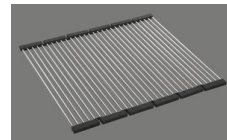

> Weblink
40.001.138.00 / CHF 125.-
Inox Pad