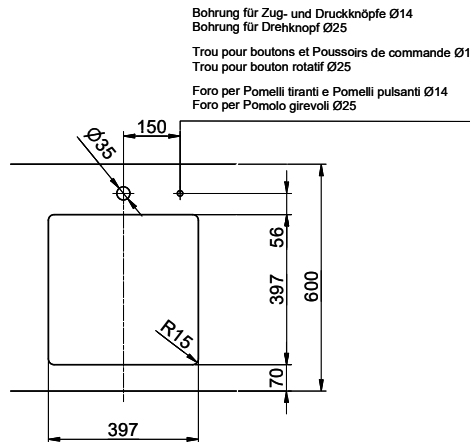

Bohrung für Zug- und Druckknöpfe Ø14
Bohrung für Drehknopf Ø25

Trou pour boutons et Poussoirs de commande Ø14
Trou pour bouton rotatif Ø25