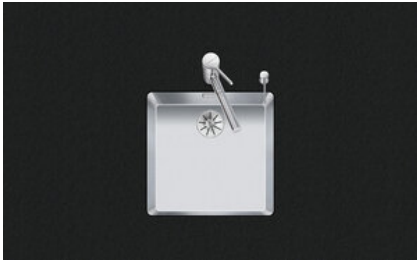

Linero LIO 40U

[> Web link](#)

Fitting style
Undermount bowls
Model
LIO 40U
Material
Stainless steel 18/10
Article no.
10.105.544.00

Cabinet size
45 cm
Basket
3½" TouchFlow
Surface
Matt
VRG
0.19
Price CHF
1'386.- excl. VAT

Dimensions
400x400x175mm
Corner radius
15 mm

Overflow and drain technology

Sieve - type M

Swivelling TouchFlow overflow cap

Basket pre-assembly
Basket pre-assembly ex works

Dispenser - mounting option
Free choice of positioning