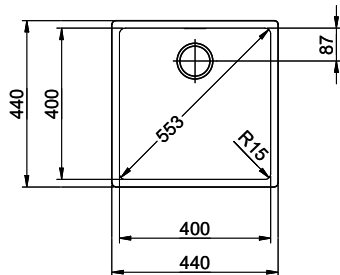

Bohrung für Zug- und Druckknöpfe Ø14
Bohrung für Drehknopf Ø25

Trou pour boutons et Poussoirs de commande Ø14
Trou pour bouton rotatif Ø25