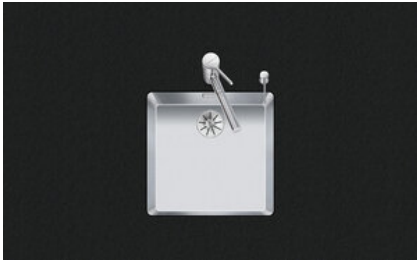

**Linero LIO 40U**

[> Web link](#)

**Fitting style**  
Undermount bowls  
**Model**  
LIO 40U  
**Material**  
Stainless steel 18/10  
**Article no.**  
10.105.544.00

**Cabinet size**  
45 cm  
**Basket**  
3½" TouchFlow  
**Surface**  
Matt  
**VRG**  
0.19  
**Price CHF**  
1'386.- excl. VAT

**Dimensions**  
400x400x175mm  
**Corner radius**  
15 mm

**Overflow and drain technology**

Sieve - type M

Swivelling TouchFlow overflow cap

**Basket pre-assembly**  
Basket pre-assembly ex works

**Dispenser - mounting option**  
Free choice of positioning