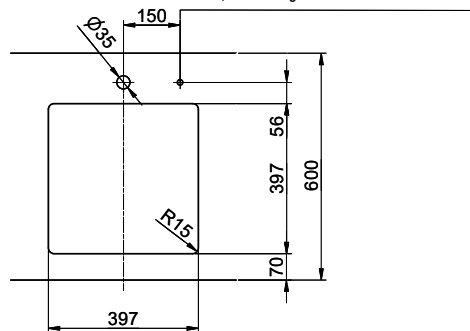

Bohrung für Zug- und Druckknöpfe Ø14
Bohrung für Drehknopf Ø25
Trou pour boutons et Poussoirs de commande Ø14
Trou pour bouton rotatif Ø25
Foro per Pomelli tiranti e Pomelli pulsanti Ø14
Foro per Pomolo girevoli Ø25