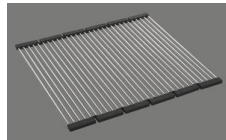

**Accessory**

Optional accessories

> Weblink  
40.000.912.00 / CHF 106.-  
Colander, perforated

> Weblink  
40.001.289.00 / CHF 106.-  
Colander, unperforated

> Weblink  
40.000.909.00 / CHF 151.-  
Chopping board, made of glass, white

> Weblink  
40.001.277.00 / CHF 151.-  
Chopping board, made of plastic

> Weblink  
40.001.138.00 / CHF 125.-  
Inox Pad

> Weblink  
40.002.008.00 / CHF 51.-  
Maro dish drainer mat, Dark Grey

**Spares**