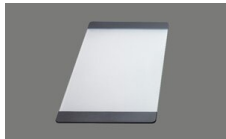

Accessory

Optional accessories

> Weblink
40.000.912.00 / CHF 106.-
Colander, perforated

> Weblink
40.001.289.00 / CHF 106.-
Colander, unperforated

> Weblink
40.000.909.00 / CHF 151.-
Chopping board, made of glass, white

> Weblink
40.001.277.00 / CHF 151.-
Chopping board, made of plastic

> Weblink
40.001.138.00 / CHF 125.-
Inox Pad

> Weblink
40.002.008.00 / CHF 51.-
Maro dish drainer mat, Dark Grey

Spares

You can find the compatible range of spares here [> Weblink](#)