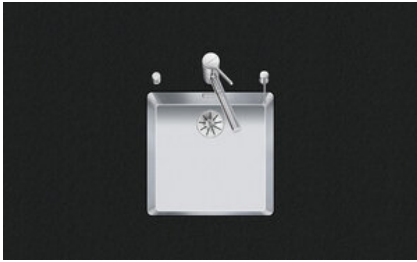

Linero LIO 40U

[> Web link](#)

Fitting style
Undermount bowls

Model
LIO 40U

Material
Stainless steel 18/10

Article no.
10.105.545.00

Cabinet size
45 cm

Basket
3½" Space-saving

Surface
Matt

Price CHF
1'188.- excl. VAT

Dimensions
400x400x175mm

Corner radius
15 mm

Overflow and drain technology

Sieve - type M

Swivelling overflow cap

Basket pre-assembly
Basket pre-assembly ex works

Dispenser - mounting option
Free choice of positioning

Overflow and drain technology
Standard pull-up knob

Advant

Prices (as of 21.06.26/excl. VAT)

Model	Material	Basket	Article no.	Price CHF
Linero LIO 40U	Stainless steel 18/10, Matt	3½" Tipo	10.105.546.00	1'147.- > Weblink
		3½" Space-saving	10.105.545.00	1'188.- > Weblink
		3½" Space-saving	10.106.237.00	1'233.- > Weblink
		3½" TouchFlow	10.105.544.00	1'386.- > Weblink