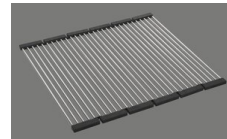

> Weblink
40.001.138.00 / CHF 125.-
Inox Pad