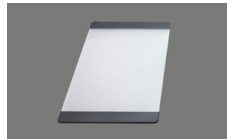

> Weblink
40.000.909.00 / CHF 151.-
Chopping board, made of glass, white