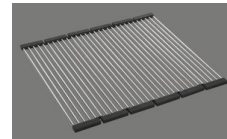

Accessory

Optional accessories

> Weblink
40.000.912.00 / CHF 106.-
Colander, perforated

> Weblink
40.001.289.00 / CHF 106.-
Colander, unperforated

> Weblink
40.000.909.00 / CHF 151.-
Chopping board, made of glass, white

> Weblink
40.001.277.00 / CHF 151.-
Chopping board, made of plastic

> Weblink
40.001.138.00 / CHF 125.-
Inox Pad

> Weblink
40.002.008.00 / CHF 51.-
Maro dish drainer mat, Dark Grey

Spares

You can find the compatible range of spares here [> Weblink](#)