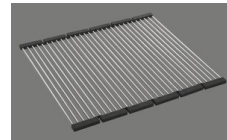

> Weblink
40.001.138.00 / CHF
125.-
Inox Pad