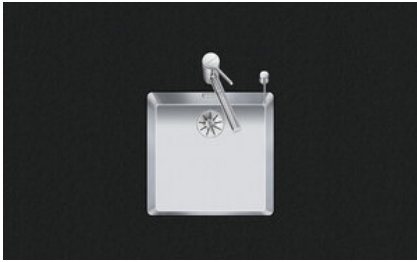

Linero LIO 40U

[> Web link](#)

Fitting style
Undermount bowls

Model
LIO 40U

Material
Stainless steel 18/10

Article no.
10.105.546.00

Cabinet size
45 cm

Basket
3½" Tipo

Surface
Matt

Price CHF
1'147.- excl. VAT

Dimensions
400x400x175mm

Corner radius
15 mm

Overflow and drain technology

Sieve - type M

Swivelling overflow cap

Basket pre-assembly

Basket pre-assembly ex works

Dispenser - mounting option

Free choice of positioning

Overflow and drain technology

Prices (as of 22.06.26/excl. VAT)

Model	Material	Basket	Article no.	Price CHF
Linero LIO 40U	Stainless steel 18/10, Matt	3½" Tipo	10.105.546.00	1'147.- > Weblink
		3½" Space-saving	10.105.545.00	1'188.- > Weblink
		3½" Space-saving	10.106.237.00	1'233.- > Weblink
		3½" TouchFlow	10.105.544.00	1'386.- > Weblink