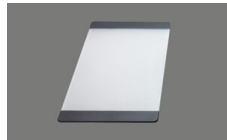

> Weblink
40.000.909.00 / CHF
151.-
Chopping board, made of
glass, white