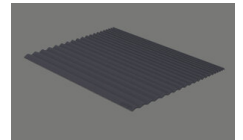

#### Optional accessories

> Weblink  
40.000.912.00 / CHF  
106.-  
Colander, perforated

> Weblink  
40.001.289.00 / CHF  
106.-  
Colander, unperforated

> Weblink  
40.000.909.00 / CHF  
151.-  
Chopping board, made of  
glass, white

> Weblink  
40.001.277.00 / CHF  
151.-  
Chopping board, made of  
plastic

> Weblink  
40.001.138.00 / CHF  
125.-  
Inox Pad

> Weblink  
40.002.008.00 / CHF 51.-  
Maro dish drainer mat,  
Dark Grey