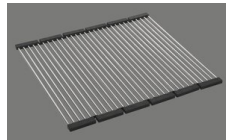

> Weblink
40.001.138.00 / CHF
125.-
Inox Pad