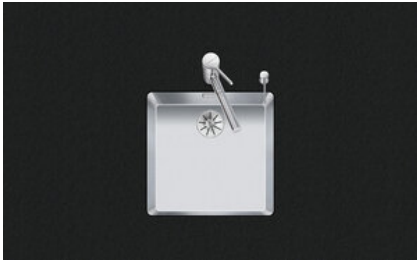

Linero LIO 40U

[> Web link](#)

Fitting style
Undermount bowls
Model
LIO 40U
Material
Stainless steel 18/10
Article no.
10.105.546.00

Cabinet size
45 cm
Basket
3½" Tipo
Surface
Matt
Price CHF
1'147.- excl. VAT

Dimensions
400x400x175mm
Corner radius
15 mm

Overflow and drain technology

Sieve - type M

Swivelling overflow cap

Basket pre-assembly
Basket pre-assembly ex works

Dispenser - mounting option
Free choice of positioning

Overflow and drain technology

Prices (as of 06.05.26/excl. VAT)

Model	Material	Basket	Article no.	Price CHF
Linero LIO 40U	Stainless steel 18/10, Matt	3½" Tipo	10.105.546.00	1'147.- > Weblink
		3½" Space-saving	10.105.545.00	1'188.- > Weblink
		3½" Space-saving	10.106.237.00	1'233.- > Weblink
		3½" TouchFlow	10.105.544.00	1'386.- > Weblink