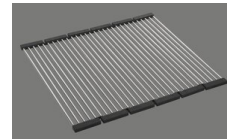

#### Optional accessories

> Weblink  
40.000.912.00 / CHF 106.-  
Colander, perforated

> Weblink  
40.001.289.00 / CHF 106.-  
Colander, unperforated

> Weblink  
40.000.909.00 / CHF 151.-  
Chopping board, made of glass, white

> Weblink  
40.001.277.00 / CHF 151.-  
Chopping board, made of plastic

> Weblink  
40.001.138.00 / CHF 125.-  
Inox Pad

> Weblink  
40.002.008.00 / CHF 51.-  
Maro dish drainer mat, Dark Grey