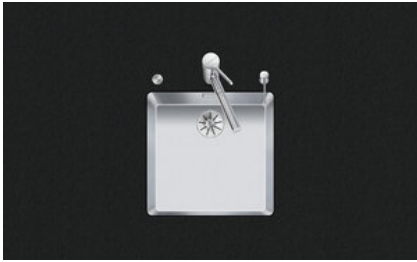

Linero LIO 40U

[> Web link](#)

Fitting style
Undermount bowls

Model
LIO 40U

Material
Stainless steel 18/10

Article no.
10.106.237.00

Cabinet size
45 cm

Basket
3½" Space-saving

Surface
Matt

Price CHF
1'233.- excl. VAT

Dimensions
400x400x175mm

Corner radius
15 mm

Overflow and drain technology

Sieve - type M

Swivelling overflow cap

Basket pre-assembly
Basket pre-assembly ex works

Dispenser - mounting option
Free choice of positioning

Overflow and drain technology
Standard push knob

Push knob, chrome

Prices (as of 06.05.26/excl. VAT)

Model	Material	Basket	Article no.	Price CHF
Linero LIO 40U	Stainless steel 18/10, Matt	3½" Tipo	10.105.546.00	1'147.- > Weblink
		3½" Space-saving	10.105.545.00	1'188.- > Weblink
		3½" Space-saving	10.106.237.00	1'233.- > Weblink
		3½" TouchFlow	10.105.544.00	1'386.- > Weblink