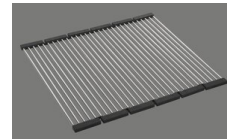

> Weblink
40.001.138.00 / CHF 125.-
Inox Pad