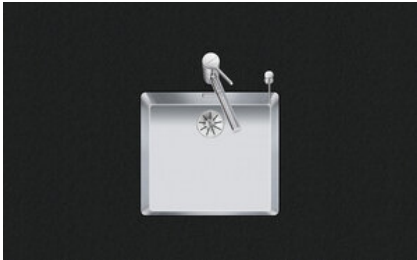

Linero LIO 45U
[> Web link](#)

Fitting style
Undermount bowls

Model
LIO 45U

Material
Stainless steel 18/10

Article no.
10.105.548.00

Cabinet size
50 cm

Basket
3½" TouchFlow

Surface
Matt

VRG
0.19

Price CHF
1'411.- excl. VAT

Dimensions
450x400x175mm

Corner radius
15 mm

Overflow and drain technology

Sieve - type M

Swivelling TouchFlow overflow cap

Basket pre-assembly
Basket pre-assembly ex works

Dispenser - mounting option
Free choice of positioning

Overflow and drain technology
Prices (as of 21.06.26/excl. VAT)

Model	Material	Basket	Article no.	Price CHF	
Linero LIO 45U	Stainless steel 18/10, Matt	3½" Tipo	10.105.550.00	1'172.-	> Weblink
		3½" Space-saving	10.105.549.00	1'213.-	> Weblink
		3½" Space-saving	10.106.238.00	1'258.-	> Weblink
		3½" TouchFlow	10.105.548.00	1'411.-	> Weblink