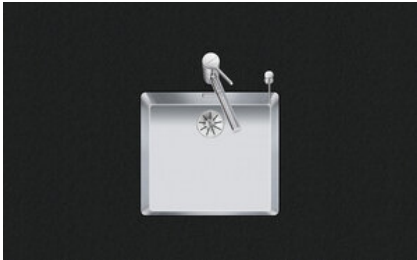

Linero LIO 45U

[> Web link](#)

Fitting style
Undermount bowls
Model
LIO 45U
Material
Stainless steel 18/10
Article no.
10.105.550.00

Cabinet size
50 cm
Basket
3½" Tipo
Surface
Matt
Price CHF
1'172.- excl. VAT

Dimensions
450x400x175mm
Corner radius
15 mm

Overflow and drain technology

Sieve - type M

Swivelling overflow cap

Basket pre-assembly
Basket pre-assembly ex works

Dispenser - mounting option
Free choice of positioning

Overflow and drain technology

Prices (as of 20.06.26/excl. VAT)

Model	Material	Basket	Article no.	Price CHF	
Linero LIO 45U	Stainless steel 18/10, Matt	3½" Tipo	10.105.550.00	1'172.-	> Weblink
		3½" Space-saving	10.105.549.00	1'213.-	> Weblink
		3½" Space-saving	10.106.238.00	1'258.-	> Weblink
		3½" TouchFlow	10.105.548.00	1'411.-	> Weblink