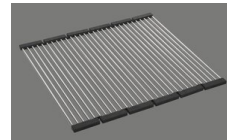

#### Optional accessories

> Weblink  
40.000.912.00 / CHF 106.-  
Colander, perforated

> Weblink  
40.001.289.00 / CHF 106.-  
Colander, unperforated

> Weblink  
40.000.909.00 / CHF 151.-  
Chopping board, made of glass, white

> Weblink  
40.001.277.00 / CHF 151.-  
Chopping board, made of plastic

> Weblink  
40.001.138.00 / CHF 125.-  
Inox Pad

> Weblink  
40.002.008.00 / CHF 51.-  
Maro dish drainer mat, Dark Grey