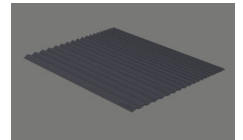

#### Optional accessories

> Weblink  
40.000.912.00 / CHF 106.-  
Colander, perforated

> Weblink  
40.001.289.00 / CHF 106.-  
Colander, unperforated

> Weblink  
40.000.909.00 / CHF 151.-  
Chopping board, made of glass, white

> Weblink  
40.001.277.00 / CHF 151.-  
Chopping board, made of plastic

> Weblink  
40.001.138.00 / CHF 125.-  
Inox Pad

> Weblink  
40.002.008.00 / CHF 51.-  
Maro dish drainer mat, Dark Grey