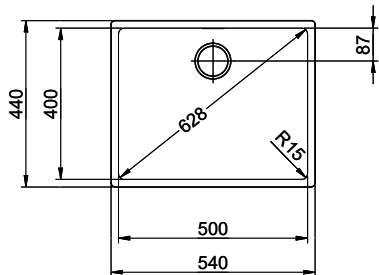

Bohrung für Zug- und Druckknöpfe Ø14
Bohrung für Drehknopf Ø25
Trou pour boutons et Pousoirs de commande Ø14
Trou pour bouton rotatif Ø25
Foro per Pomelli tiranti e Pomelli pulsanti Ø14
Foro per Pomolo girevoli Ø25