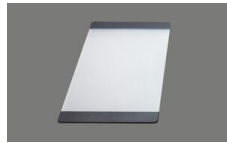

> Weblink
40.000.909.00 / CHF 151.-
Chopping board, made of glass, white