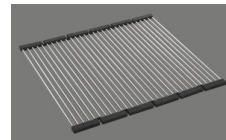

> Weblink
40.001.138.00 / CHF 125.-
Inox Pad