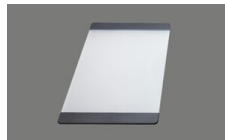

> Weblink
40.000.909.00 / CHF 151.-
Chopping board, made of glass, white