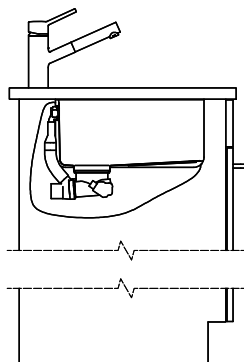

Bohrung für Zug- und Druckknöpfe Ø14
Bohrung für Drehknopf Ø25
Trou pour boutons et Pousoirs de commande Ø14
Trou pour bouton rotatif Ø25
Foro per Pomelli tiranti e Pomelli pulsanti Ø14
Foro per Pomolo girevoli Ø25