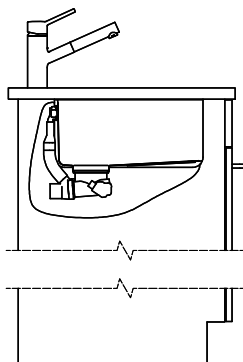

Bohrung für Zug- und Druckknöpfe Ø14
Bohrung für Drehknopf Ø25
Trou pour boutons et Pousoirs de commande Ø14
Trou pour bouton rotatif Ø25
Foro per Pomelli tiranti e Pomelli pulsanti Ø14
Foro per Pomolo girevoli Ø25