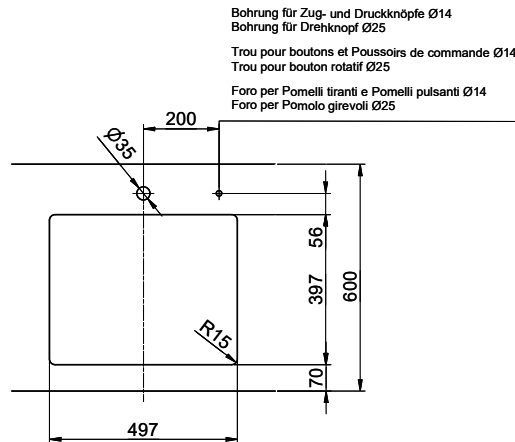

Bohrung für Zug- und Druckknöpfe Ø14
Bohrung für Drehknopf Ø25
Trou pour boutons et Pousoirs de commande Ø14
Trou pour bouton rotatif Ø25
Foro per Pomelli tiranti e Pomelli pulsanti Ø14
Foro per Pomolo girevoli Ø25