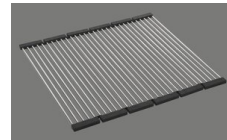

Dispenser - mounting option
Free choice of positioning

Overflow and drain technology

Prices (as of 21.06.26/excl. VAT)

Model	Material	Basket	Article no.	Price CHF
Linero LIO 50U	Stainless steel 18/10, Matt	3½" Tipo	10.105.554.00	1'195.- > Weblink
		3½" Space-saving	10.105.553.00	1'236.- > Weblink
		3½" Space-saving	10.106.239.00	1'281.- > Weblink
		3½" TouchFlow	10.105.552.00	1'434.- > Weblink

Accessory

Optional accessories

> Weblink
40.000.912.00 / CHF 106.-
Colander, perforated

> Weblink
40.001.289.00 / CHF 106.-
Colander, unperforated

> Weblink
40.000.909.00 / CHF 151.-
Chopping board, made of glass, white

> Weblink
40.001.277.00 / CHF 151.-
Chopping board, made of plastic

> Weblink
40.001.138.00 / CHF 125.-
Inox Pad

> Weblink
40.002.008.00 / CHF 51.-
Maro dish drainer mat, Dark Grey

Spares

You can find the compatible range of spares here [> Weblink](#)