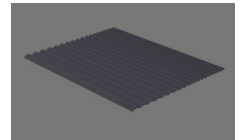

#### Optional accessories

> Weblink  
40.000.912.00 / CHF 106.-  
Colander, perforated

> Weblink  
40.001.289.00 / CHF 106.-  
Colander, unperforated

> Weblink  
40.000.909.00 / CHF 151.-  
Chopping board, made of glass, white

> Weblink  
40.001.277.00 / CHF 151.-  
Chopping board, made of plastic

> Weblink  
40.001.138.00 / CHF 125.-  
Inox Pad

> Weblink  
40.002.008.00 / CHF 51.-  
Maro dish drainer mat, Dark Grey