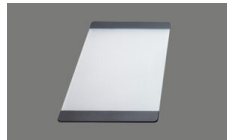

Accessory

Optional accessories

> Weblink
40.000.912.00 / CHF 106.-
Colander, perforated

> Weblink
40.001.289.00 / CHF 106.-
Colander, unperforated

> Weblink
40.000.909.00 / CHF 151.-
Chopping board, made of glass, white

> Weblink
40.001.277.00 / CHF 151.-
Chopping board, made of plastic

> Weblink
40.001.138.00 / CHF 125.-
Inox Pad

> Weblink
40.002.008.00 / CHF 51.-
Maro dish drainer mat, Dark Grey

Spares

You can find the compatible range of spares here [> Weblink](#)