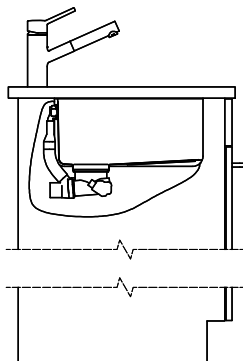

Bohrung für Zug- und Druckknöpfe Ø14
Bohrung für Drehknopf Ø25
Trou pour boutons et Pousoirs de commande Ø14
Trou pour bouton rotatif Ø25
Foro per Pomelli tiranti e Pomelli pulsanti Ø14
Foro per Pomolo girevoli Ø25