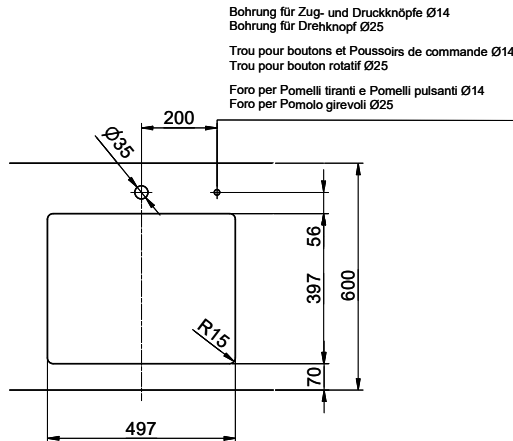

Bohrung für Zug- und Druckknöpfe Ø14
Bohrung für Drehknopf Ø25
Trou pour boutons et Pousoirs de commande Ø14
Trou pour bouton rotatif Ø25
Foro per Pomelli tiranti e Pomelli pulsanti Ø14
Foro per Pomolo girevoli Ø25