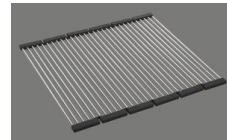

> Weblink
40.001.138.00 / CHF 125.-
Inox Pad