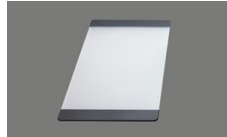

> Weblink
40.000.909.00 / CHF 151.-
Chopping board, made of glass, white