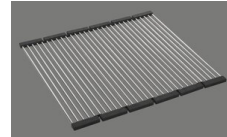

**Accessory**

Optional accessories

> Weblink  
40.000.912.00 / CHF 106.-  
Colander, perforated

> Weblink  
40.001.289.00 / CHF 106.-  
Colander, unperforated

> Weblink  
40.000.909.00 / CHF 151.-  
Chopping board, made of glass, white

> Weblink  
40.001.277.00 / CHF 151.-  
Chopping board, made of plastic

> Weblink  
40.001.138.00 / CHF 125.-  
Inox Pad

> Weblink  
40.002.008.00 / CHF 51.-  
Maro dish drainer mat, Dark Grey

**Spares**