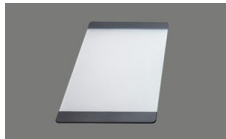

> Weblink
40.000.909.00 / CHF 151.-
Chopping board, made of glass, white