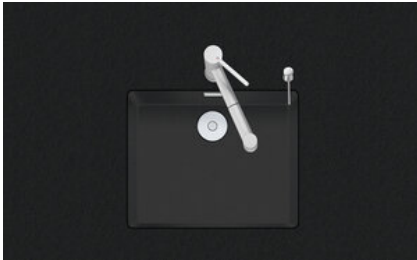

Linero LIO CD 50U/1

[> Web link](#)

Fitting style
Undermount bowls
Model
LIO CD 50U/1
Material
Cristadur
Article no.
10.105.560.00

Cabinet size
60 cm
Basket
3½" Tipo Desino
Color
Puro
Price CHF
1'369.- excl. VAT

Dimensions
500x400x165mm
Corner radius
15 mm

Overflow and drain technology

Tipo Desino:
Concealed drain with
basket underneath -
type M, for granite
sinks

Swivelling overflow
cap for granite sinks

Basket pre-assembly
Basket pre-assembly ex works

Dispenser - mounting option
Free choice of positioning

Overflow and drain technology
Standard pull-up knob

Prices (as of 21.06.26/excl. VAT)

Model	Material	Basket	Article no.	Price CHF
Linero LIO CD 50U/1 Puro	Cristadur, Puro	3½" Tipo Desino	10.105.560.00	1'369.- > Weblink
		3½" Space-saving Desino	10.105.283.00	1'369.- > Weblink
		3½" TouchFlow Desino	10.105.282.00	1'579.- > Weblink