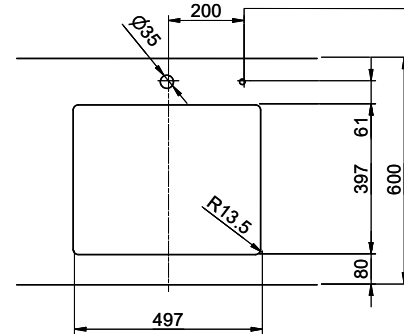

Bohrung für Zug- und Druckknöpfe Ø14
Bohrung für Drehknopf Ø25
Trou pour boutons et Pousoirs de commande Ø14
Trou pour bouton rotatif Ø25
Foro per Pomelli tiranti e Pomelli pulsanti Ø14
Foro per Pomolo girevoli Ø25