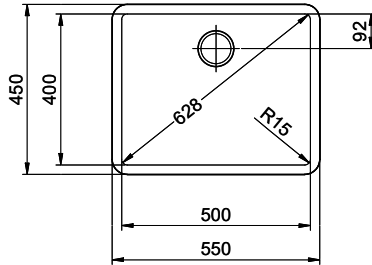

Bohrung für Zug- und Druckknöpfe Ø14
Bohrung für Drehknopf Ø25
Trou pour boutons et Pousoirs de commande Ø14
Trou pour bouton rotatif Ø25
Foro per Pomelli tiranti e Pomelli pulsanti Ø14
Foro per Pomolo girevoli Ø25