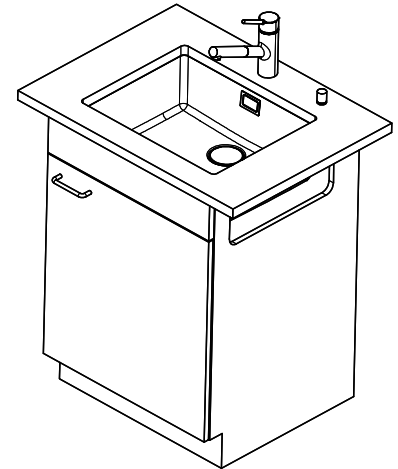

Bohrung für Zug- und Druckknöpfe Ø14
Bohrung für Drehknopf Ø25
Trou pour boutons et Pousoirs de commande Ø14
Trou pour bouton rotatif Ø25
Foro per Pomelli tiranti e Pomelli pulsanti Ø14
Foro per Pomolo girevoli Ø25