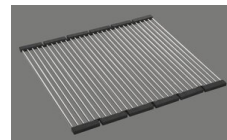

> Weblink
40.001.138.00 / CHF
125.-
Inox Pad