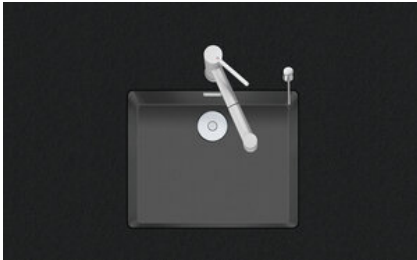

Linero LIO CD 50U/1

[> Web link](#)

Fitting style
Undermount bowls
Model
LIO CD 50U/1
Material
Cristadur
Article no.
10.105.568.00

Cabinet size
60 cm
Basket
3½" Tipo Desino
Color
Stone
Price CHF
1'369.- excl. VAT

Dimensions
500x400x165mm
Corner radius
15 mm

Overflow and drain technology

Tipo Desino:
Concealed drain with basket underneath - type M, for granite sinks

Swivelling overflow cap
for granite sinks

Basket pre-assembly
Basket pre-assembly ex works

Dispenser - mounting option
Free choice of positioning

Overflow and drain technology
Standard pull-up knob

Prices (as of 14.05.26/excl. VAT)

Model	Material	Basket	Article no.	Price CHF
Linero LIO CD 50U/1 Stone	Cristadur, Stone	3½" Tipo Desino	10.105.568.00	1'369.- > Weblink
		3½" Space-saving	10.105.295.00	1'369.- > Weblink
		3½" TouchFlow Desino	10.105.294.00	1'579.- > Weblink