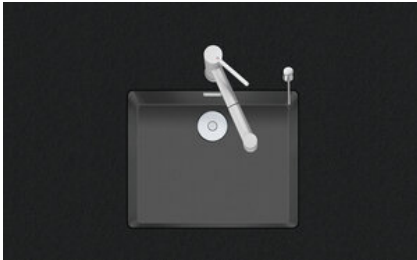

**Linero LIO CD 50U/1**
[> Web link](#)

**Fitting style**  
Undermount bowls

**Model**  
LIO CD 50U/1

**Material**  
Cristadur

**Article no.**  
10.105.568.00

**Cabinet size**  
60 cm

**Basket**  
3½" Tipo Desino

**Color**  
Stone

**Price CHF**  
1'369.- excl. VAT

**Dimensions**  
500x400x165mm

**Corner radius**  
15 mm

**Overflow and drain technology**

Tipo Desino:  
Concealed drain with  
basket underneath -  
type M, for granite  
sinks

Swivelling overflow  
cap for granite sinks

**Basket pre-assembly**

Basket pre-assembly ex works

**Dispenser - mounting option**

Free choice of positioning

**Overflow and drain technology**
**Standard pull-up knob**
**Prices (as of 29.06.26/excl. VAT)**