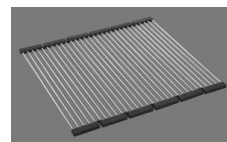

> Weblink
40.001.138.00 / CHF
125.-
Inox Pad