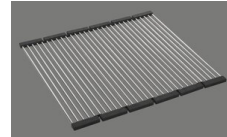

> Weblink
40.001.138.00 / CHF 125.-
Inox Pad