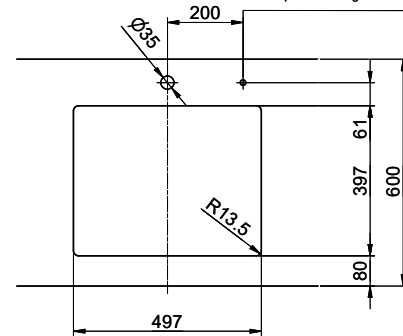

Bohrung für Zug- und Druckknöpfe Ø14
Bohrung für Drehknopf Ø25
Trou pour boutons et Pousoirs de commande Ø14
Trou pour bouton rotatif Ø25
Foro per Pomelli tiranti e Pomelli pulsanti Ø14
Foro per Pomolo girevoli Ø25