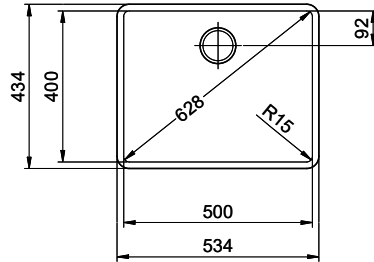

Bohrung für Zug- und Druckknöpfe Ø14
Bohrung für Drehknopf Ø25
Trou pour boutons et Pousoirs de commande Ø14
Trou pour bouton rotatif Ø25
Foro per Pomelli tiranti e Pomelli pulsanti Ø14
Foro per Pomolo girevoli Ø25