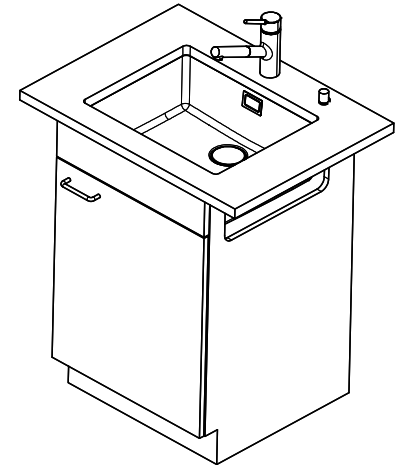

Bohrung für Zug- und Druckknöpfe Ø14
Bohrung für Drehknopf Ø25
Trou pour boutons et Pousoirs de commande Ø14
Trou pour bouton rotatif Ø25
Foro per Pomelli tiranti e Pomelli pulsanti Ø14
Foro per Pomolo girevoli Ø25