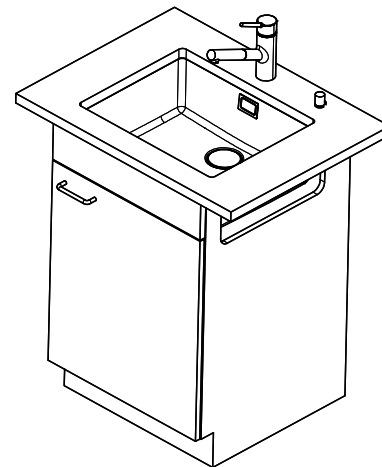

Bohrung für Zug- und Druckknöpfe Ø14
Bohrung für Drehknopf Ø25
Trou pour boutons et Pousoirs de commande Ø14
Trou pour bouton rotatif Ø25
Foro per Pomelli tiranti e Pomelli pulsanti Ø14
Foro per Pomolo girevoli Ø25