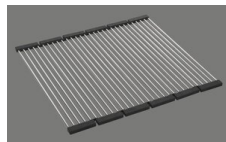

> Weblink
40.001.138.00 / CHF 125.-
Inox Pad