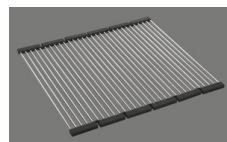

> Weblink
40.001.138.00 / CHF 125.-
Inox Pad