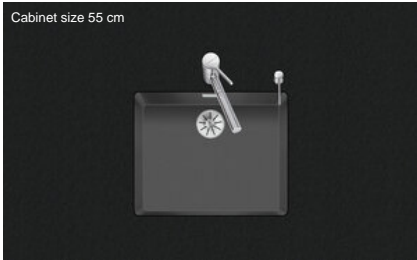

Linero LIO CD 50U/2

[> Web link](#)

Cabinet size 55 cm

Fitting style
Undermount bowls

Model
LIO CD 50U/2

Material
Cristadur

Article no.
10.105.585.00

Cabinet size
55 cm

Basket
3½" TouchFlow

Color
Stone

VRG
0.19

Price CHF
1'495,- excl. VAT

Dimensions
500x400x165mm

Corner radius
15 mm

Overflow and drain technology

Sieve - type M, for granite sinks