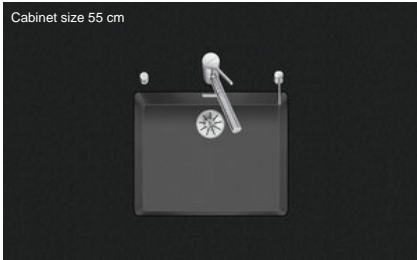

Linero LIO CD 50U/2

[> Web link](#)

Fitting style
Undermount bowls

Model
LIO CD 50U/2

Material
Cristadur

Article no.
10.105.586.00

Cabinet size
55 cm

Basket
3½" Space-saving

Color
Stone

Price CHF
1'297.- excl. VAT

Dimensions
500x400x165mm

Corner radius
15 mm

Overflow and drain technology

Sieve - type M, for granite sinks

Swivelling overflow cap for granite sinks

Basket pre-assembly