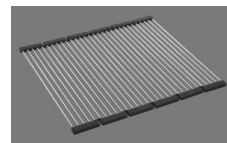

> Weblink
40.001.138.00 / CHF 125.-
Inox Pad