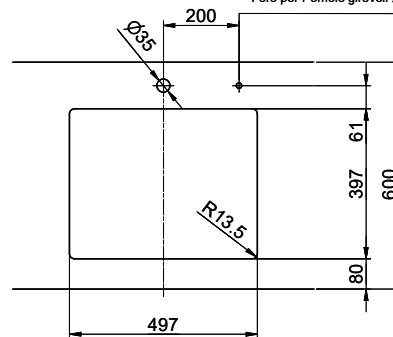

Bohrung für Zug- und Druckknöpfe Ø14
Bohrung für Drehknopf Ø25
Trou pour boutons et Pousoirs de commande Ø14
Trou pour bouton rotatif Ø25
Foro per Pomelli tiranti e Pomelli pulsanti Ø14
Foro per Pomolo girevoli Ø25