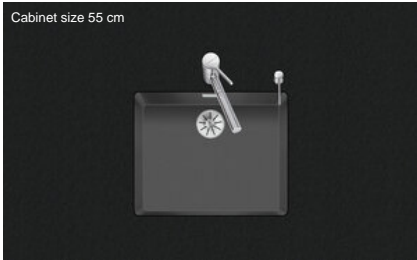

Linero LIO CD 50U/2

[> Web link](#)

Fitting style
Undermount bowls

Model
LIO CD 50U/2

Material
Cristadur

Article no.
10.105.587.00

Cabinet size
55 cm

Basket
3½" Tipo

Color
Stone

Price CHF
1'256.- excl. VAT

Dimensions
500x400x165mm

Corner radius
15 mm

Overflow and drain technology

Sieve - type M, for granite sinks

Swivelling overflow cap for granite sinks

Basket pre-assembly
Basket pre-assembly ex works