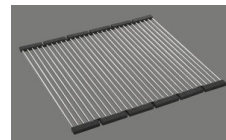

> Weblink
40.001.138.00 / CHF 125.-
Inox Pad