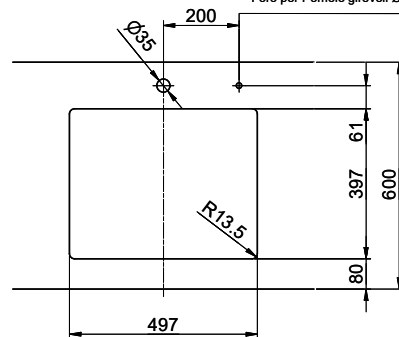

Bohrung für Zug- und Druckknöpfe Ø14
Bohrung für Drehknopf Ø25
Trou pour boutons et Pousoirs de commande Ø14
Trou pour bouton rotatif Ø25
Foro per Pomelli tiranti e Pomelli pulsanti Ø14
Foro per Pomolo girevoli Ø25