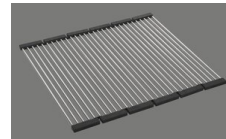

> Weblink
40.001.138.00 / CHF 125.-
Inox Pad