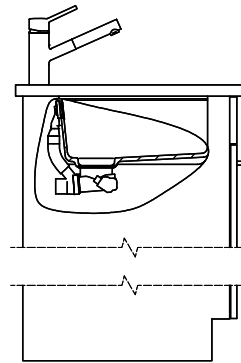

Bohrung für Zug- und Druckknöpfe Ø14
Bohrung für Drehknopf Ø25
Trou pour boutons et Pousoirs de commande Ø14
Trou pour bouton rotatif Ø25
Foro per Pomelli tiranti e Pomelli pulsanti Ø14
Foro per Pomolo girevoli Ø25