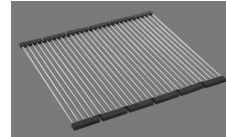

> Weblink
40.001.138.00 / CHF 125.-
Inox Pad