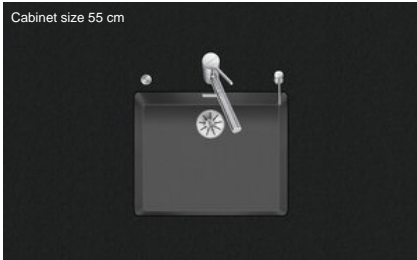

Linero LIO CD 50U/2

[> Web link](#)

Fitting style
Undermount bowls

Model
LIO CD 50U/2

Material
Cristadur

Article no.
10.106.250.00

Cabinet size
55 cm

Basket
3½" Space-saving

Color
Stone

Price CHF
1'342.- excl. VAT

Dimensions
500x400x165mm

Corner radius
15 mm

Overflow and drain technology

Sieve - type M, for granite sinks

Swivelling overflow cap for granite sinks

Basket pre-assembly

Basket pre-assembly ex works

Dispenser - mounting option

Free choice of positioning

Overflow and drain technology

Standard push knob

Push knob, chrome

Prices (as of 04.07.26/excl. VAT)

Model	Material	Basket	Article no.	Price CHF
Linero LIO CD 50U/2 Stone	Cristadur, Stone	3½" Tipo	10.105.587.00	1'256.- > Weblink
		3½" Space-saving	10.105.586.00	1'297.- > Weblink
		3½" Space-saving	10.106.250.00	1'342.- > Weblink
		3½" TouchFlow	10.105.585.00	1'495.- > Weblink