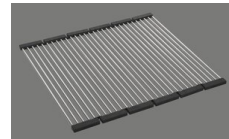

> Weblink
40.001.138.00 / CHF 125.-
Inox Pad