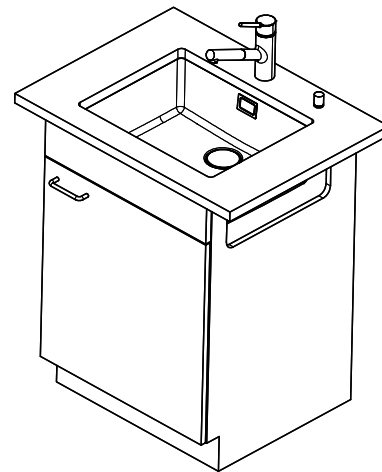

Bohrung für Zug- und Druckknöpfe Ø14
Bohrung für Drehknopf Ø25
Trou pour boutons et Pousoirs de commande Ø14
Trou pour bouton rotatif Ø25
Foro per Pomelli tiranti e Pomelli pulsanti Ø14
Foro per Pomolo girevoli Ø25