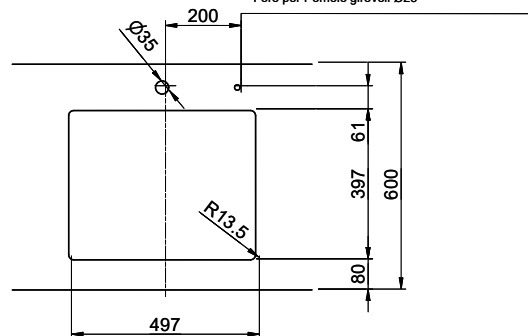

Bohrung für Zug- und Druckknöpfe Ø14
Bohrung für Drehknopf Ø25
Trou pour boutons et Pousoirs de commande Ø14
Trou pour bouton rotatif Ø25
Foro per Pomelli tiranti e Pomelli pulsanti Ø14
Foro per Pomolo girevoli Ø25