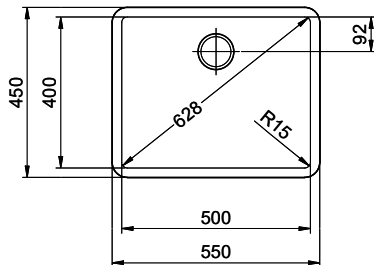

Bohrung für Zug- und Druckknöpfe Ø14
Bohrung für Drehknopf Ø25
Trou pour boutons et Pousoirs de commande Ø14
Trou pour bouton rotatif Ø25
Foro per Pomelli tiranti e Pomelli pulsanti Ø14
Foro per Pomolo girevoli Ø25