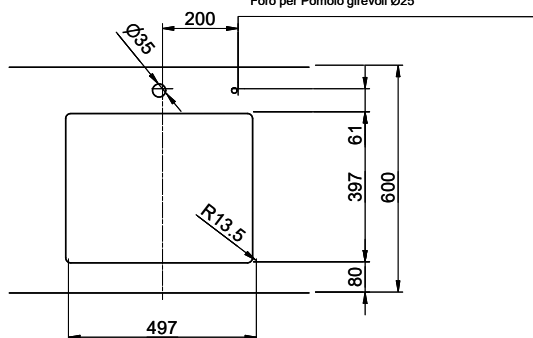

Bohrung für Zug- und Druckknöpfe Ø14
Bohrung für Drehknopf Ø25
Trou pour boutons et Pousoirs de commande Ø14
Trou pour bouton rotatif Ø25
Foro per Pomelli tiranti e Pomelli pulsanti Ø14
Foro per Pomolo girevoli Ø25