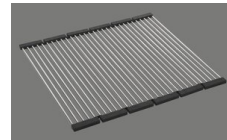

> Weblink
40.001.138.00 / CHF 125.-
Inox Pad