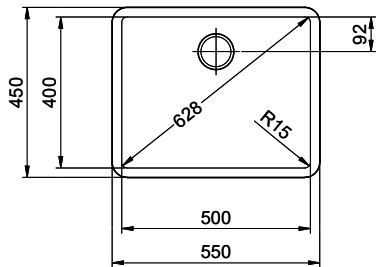

Bohrung für Zug- und Druckknöpfe Ø14
Bohrung für Drehknopf Ø25
Trou pour boutons et Poussoirs de commande Ø14
Trou pour bouton rotatif Ø25
Foro per Pomelli tiranti e Pomelli pulsanti Ø14
Foro per Pomolo girevoli Ø25