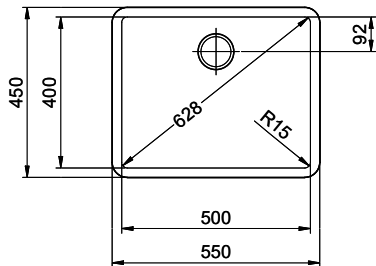

Bohrung für Zug- und Druckknöpfe Ø14
Bohrung für Drehknopf Ø25
Trou pour boutons et Pousoirs de commande Ø14
Trou pour bouton rotatif Ø25
Foro per Pomelli tiranti e Pomelli pulsanti Ø14
Foro per Pomolo girevoli Ø25