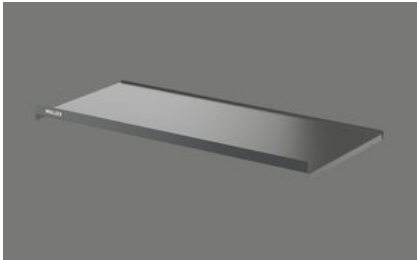

### Müllex X-Line cover X80 Basic

[> Web link](#)

**Article no.**  
40.002.260.00

**Price CHF**  
72.- excl. VAT

### Product description

Müllex X-Line Basic drawer for waste system with Cabinet width 800 mm.  
W 754 x D 362 x H 43 mm, anthracite, plastic.  
Producer art. no. 80.41.501