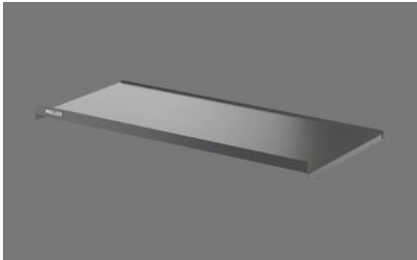

## Müllex X-Line cover X80 Basic

[> Web link](#)

**Article no.**  
40.002.260.00

**Price CHF**  
72.- excl. VAT

## Product description

Müllex X-Line Basic drawer for waste system with Cabinet width 800 mm.  
W 754 x D 362 x H 43 mm, anthracite, plastic.  
Producer art. no. 80.41.501