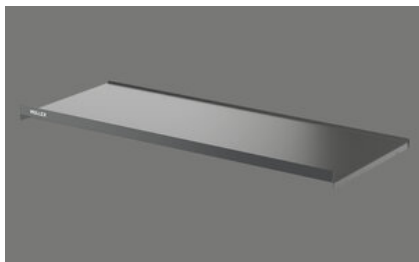

Müllex X-Line cover X90 Basic[> Web link](#)**Article no.**
40.002.261.00**Price CHF**
72.- excl. VAT**Product description**

Müllex X-Line Basic drawer for waste system with Cabinet width 900 mm.
W 854 x D 362 x H 43 mm, anthracite, plastic.
Producer art. no. 80.41.601