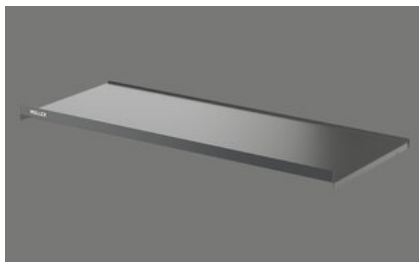

**Müllex X-Line cover X90 Basic**[> Web link](#)**Article no.**  
40.002.261.00**Price CHF**  
72.- excl. VAT**Product description**

Müllex X-Line Basic drawer for waste system with Cabinet width 900 mm.  
W 854 x D 362 x H 43 mm, anthracite, plastic.  
Producer art. no. 80.41.601