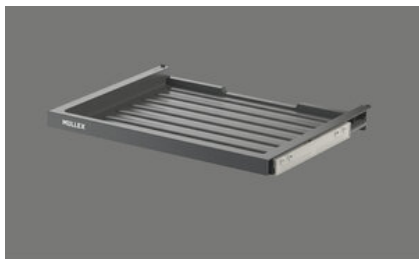

**Müllex X-Line drawer X50 Basic**[> Web link](#)**Article no.**  
40.002.255.00**Price CHF**  
35.- excl. VAT**Product description**

Müllex X-Line Basic drawer for waste system with Cabinet width 500 mm.  
W 454 x D 358 x H 50 mm, anthracite, plastic.  
Producer art. no. 80.41.201