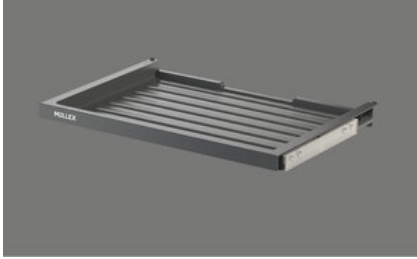

Müllex X-Line drawer X55 Basic

[> Web link](#)

Article no.
40.002.256.00

Price CHF
35.- excl. VAT

Product description

Müllex X-Line Basic drawer for waste system with Cabinet width 550 mm.
W 504 x D 358 x H 50 mm, anthracite, plastic.
Producer art. no. 80.41.301